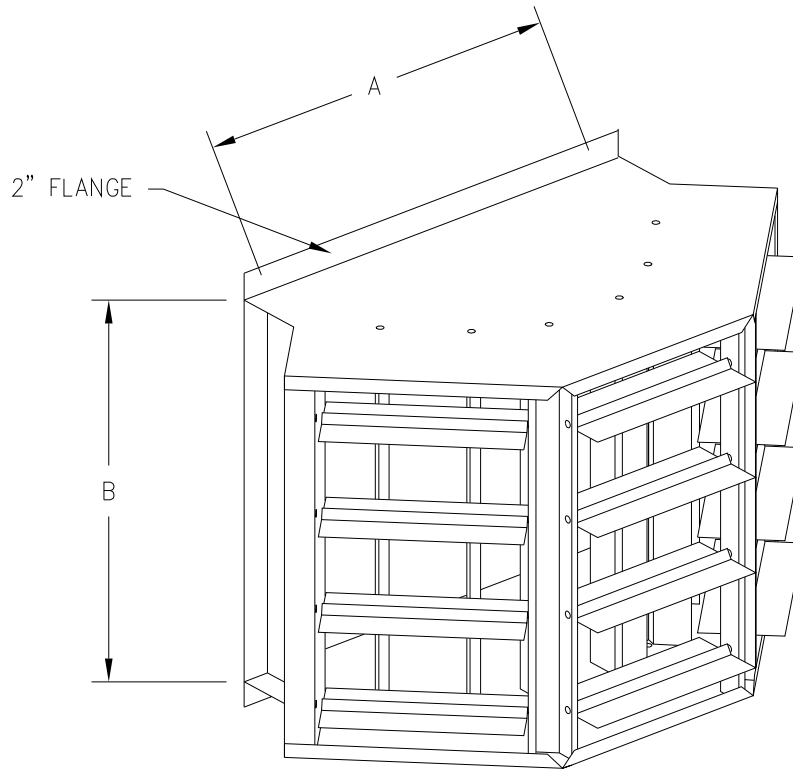

PLAN VIEW

ISOMETRIC VIEW

NOTE: A & B ARE INSIDE DUCT DIMENSIONS

**AA SERIES
180° DISCHARGE DIFFUSER**

FAN SIZE	G10/910	G12/912	G15/915	G18/918	920	922	925	930	933
A	14	16	19	22 1/4	25	28	32	38	41
B	14	16	19	22 1/4	25	28	32	38	44
C	19 1/16"	19 11/16	20 9/16	21 1/2	22 5/16	23 3/16	24 5/16	26 1/4	26 15/16
NO BLADES WEIGHT	35	40	50	60	65	75	85	125	135
SINGLE DEFLECTION WEIGHT	40	45	60	70	80	95	105	155	170
DOUBLE DEFLECTION WEIGHT	45	55	70	80	95	110	145	185	200